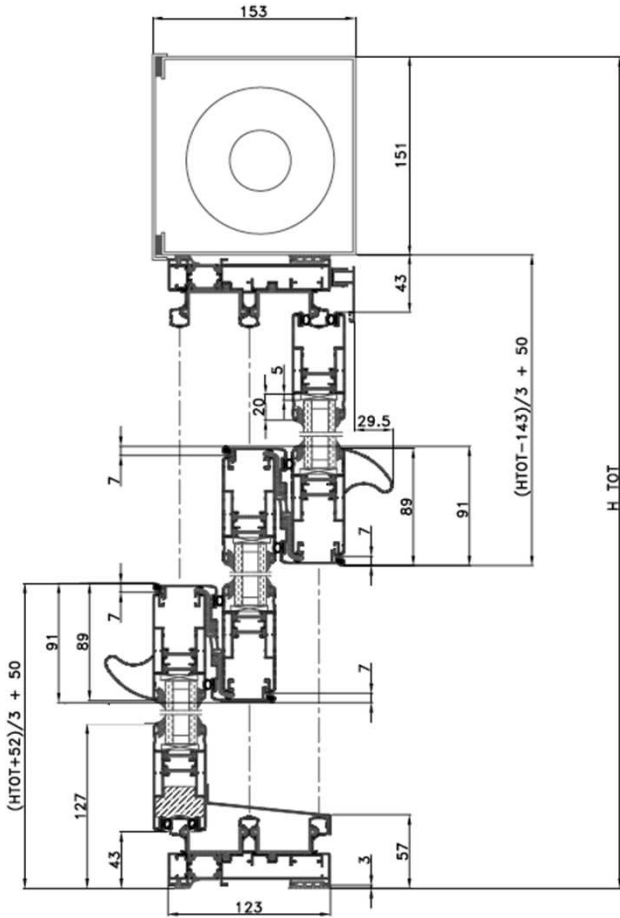

**Dimensions** The Vertaslide has a maximum width of 133-34" (3400mm) wide and a maximum height of 120" (3048mm) high. Each system can be configured to use 2, 3 or 4 panels. ( a 4 panel system has 2 fixed panels)

## Specifications

<b>Operation</b>	Motorized
<b>Thermally Broken</b>	Yes
<b># of Panels</b>	2 - 4
<b>Standard Glazing</b>	7/8" (23mm) IGU
<b>Double Pane Specs.</b>	5/8" - 1 1/16" (16-27mm)
<b>Max System Width</b>	133-3/4" (3400mm)
<b>Max System Height</b>	120" (3048mm)

## Delivery

Standard 8-12 week delivery
FOB Surrey BC, Canada
Freight to be quoted

Sectional View - Closed (3-Track)

Sectional View - Open (3-Track)

Jamb Detail (2-Track)

Jamb Detail (3-Track)

Jamb Detail (3-Track)