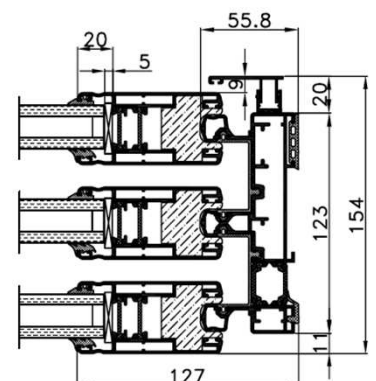

## Options

<b>Configuration</b>	Fixed Window (4-Panel Configuration)
	Tilt & Turn Fixed Window

## Delivery

Standard 8-12 week delivery
FOB Surrey BC, Canada
Freight to be quoted

Sectional View - Closed (3-Track)

Sectional View - Open (3-Track)

Jamb Detail (2-Track)

Jamb Detail (3-Track)

Jamb Detail (3-Track)