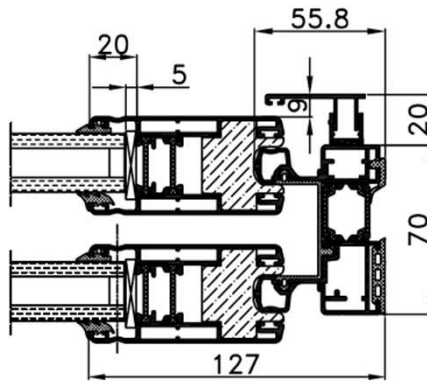

## Options

<b>Configuration</b>	Fixed Window (4-Panel Configuration)
	Tilt & Turn Fixed Window

## Delivery

Standard 8-12 week delivery
FOB Surrey BC, Canada
Freight to be quoted

Sectional View - Closed (3-Track)

Sectional View - Open (3-Track)

Jamb Detail (2-Track)

Jamb Detail (3-Track)

Jamb Detail (3-Track)