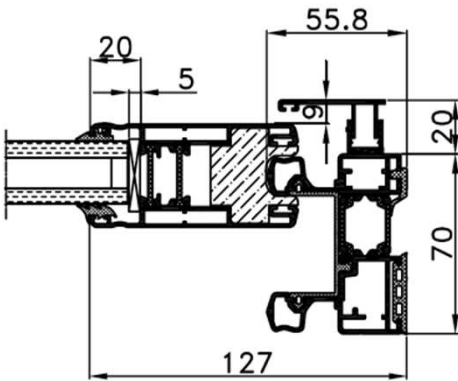

## Options

<b>Configuration</b>	Fixed Window (4-Panel Configuration)
	Tilt & Turn Fixed Window

## Delivery

Standard 8-12 week delivery
FOB Surrey BC, Canada
Freight to be quoted

Sectional View - Closed (3-Track)

Sectional View - Open (3-Track)

Jamb Detail (2-Track)

Jamb Detail (3-Track)

Jamb Detail (3-Track)