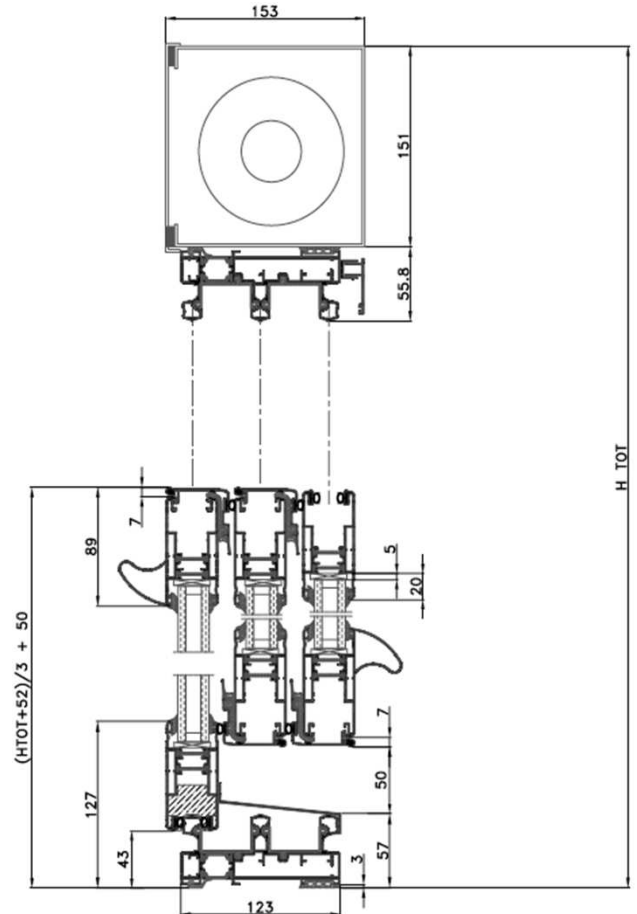

**Dimensions** The Vertaslide has a maximum width of 133-34" (3400mm) wide and a maximum height of 120" (3048mm) high. Each system can be configured to use 2, 3 or 4 panels. ( a 4 panel system has 2 fixed panels)

## Options

<b>Configuration</b>	Fixed Window (4-Panel Configuration)
	Tilt & Turn Fixed Window

## Delivery

Standard 8-12 week delivery
FOB Surrey BC, Canada
Freight to be quoted

Sectional View - Closed (3-Track)

Sectional View - Open (3-Track)

Jamb Detail (2-Track)

Jamb Detail (3-Track)

Jamb Detail (3-Track)